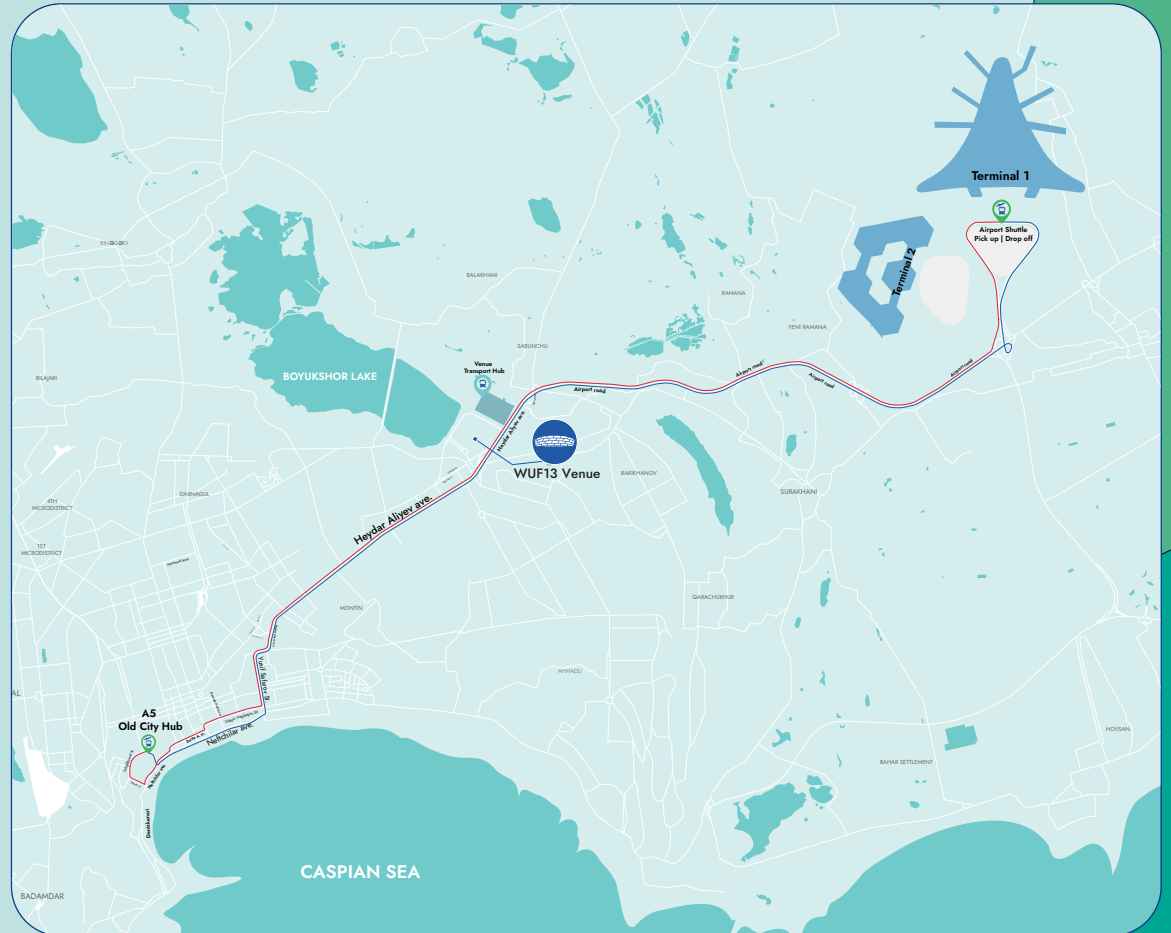

AIRPORT SHUTTLE SCHEDULE

A4 ROUTE AIRPORT ⇄ SHIKH

20 – 24 MAY, 2026

AIRPORT DEPARTURES		SHIKH DEPARTURES		FLAG SQUARE DEPARTURES	
00:00	12:00	01:19	13:19	01:41	13:41
01:00	13:00	02:19	14:19	02:41	14:41
02:00	14:00	03:19	15:19	03:41	15:41
03:00	15:00	04:19	16:19	04:41	16:41
04:00	16:00	05:19	17:19	05:41	17:41
05:00	17:00	06:19	18:19	06:41	18:41
06:00	18:00	07:19	19:19	07:41	19:41
07:00	19:00	08:19	20:19	08:41	20:41
08:00	20:00	09:19	21:19	09:41	21:41
09:00	21:00	10:19	22:19	10:41	22:41
10:00	22:00	11:19	23:19	11:41	23:41
11:00	23:00	12:19	00:19	12:41	00:41

AIRPORT SHUTTLE SCHEDULE

A4 ROUTE AIRPORT ⇄ SHIKH

25 MAY, 2026

AIRPORT DEPARTURES		SHIKH DEPARTURES		FLAG SQUARE DEPARTURES	
00:00	09:00	01:19	10:19	01:41	10:41
01:00	10:00	02:19	11:19	02:41	11:41
02:00	11:00	03:19	12:19	03:41	12:41
03:00	12:00	04:19	13:19	04:41	13:41
04:00	13:00	05:19	14:19	05:41	14:41
05:00	14:00	06:19	15:19	06:41	15:41
06:00	15:00	07:19	16:19	07:41	16:41
07:00	16:00	08:19	17:19	08:41	17:41
08:00	17:00	09:19	18:19	09:41	18:41

A5 AIRPORT ⇔ OLD CITY

Operating: 24/7

Airport

Old City

AIRPORT SHUTTLE SCHEDULE

A5 ROUTE AIRPORT ⇌ OLD CITY

12 MAY, 2026

AIRPORT DEPARTURES		OLD CITY DEPARTURES	
06:00	15:00	06:46	15:46
07:00	16:00	07:46	16:46
08:00	17:00	08:46	17:46
09:00	18:00	09:46	18:46
10:00	19:00	10:46	19:46
11:00	20:00	11:46	20:46
12:00	21:00	12:46	21:46
13:00	22:00	13:46	22:46
14:00	23:00	14:46	23:46

AIRPORT SHUTTLE SCHEDULE

A5 ROUTE AIRPORT ⇌ OLD CITY

13, 14 MAY, 2026

AIRPORT DEPARTURES		OLD CITY DEPARTURES	
00:00	12:00	00:46	12:46
01:00	13:00	01:46	13:46
02:00	14:00	02:46	14:46
03:00	15:00	03:46	15:46
04:00	16:00	04:46	16:46
05:00	17:00	05:46	17:46
06:00	18:00	06:46	18:46
07:00	19:00	07:46	19:46
08:00	20:00	08:46	20:46
09:00	21:00	09:46	21:46
10:00	22:00	10:46	22:46
11:00	23:00	11:46	23:46