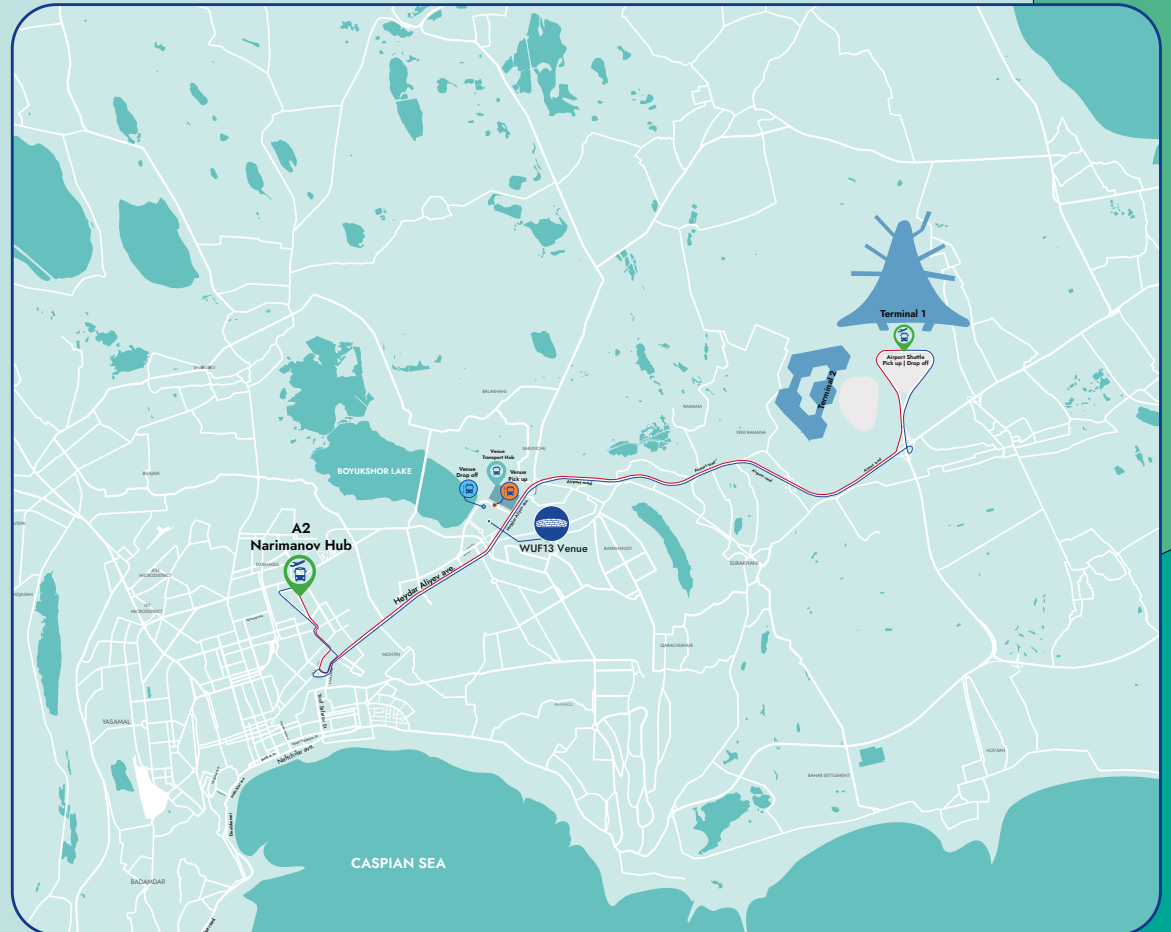

A2 AIRPORT ⇔ NARIMANOV

Operating: 24/7

- Airport
- WUF13 venue
- Narimanov