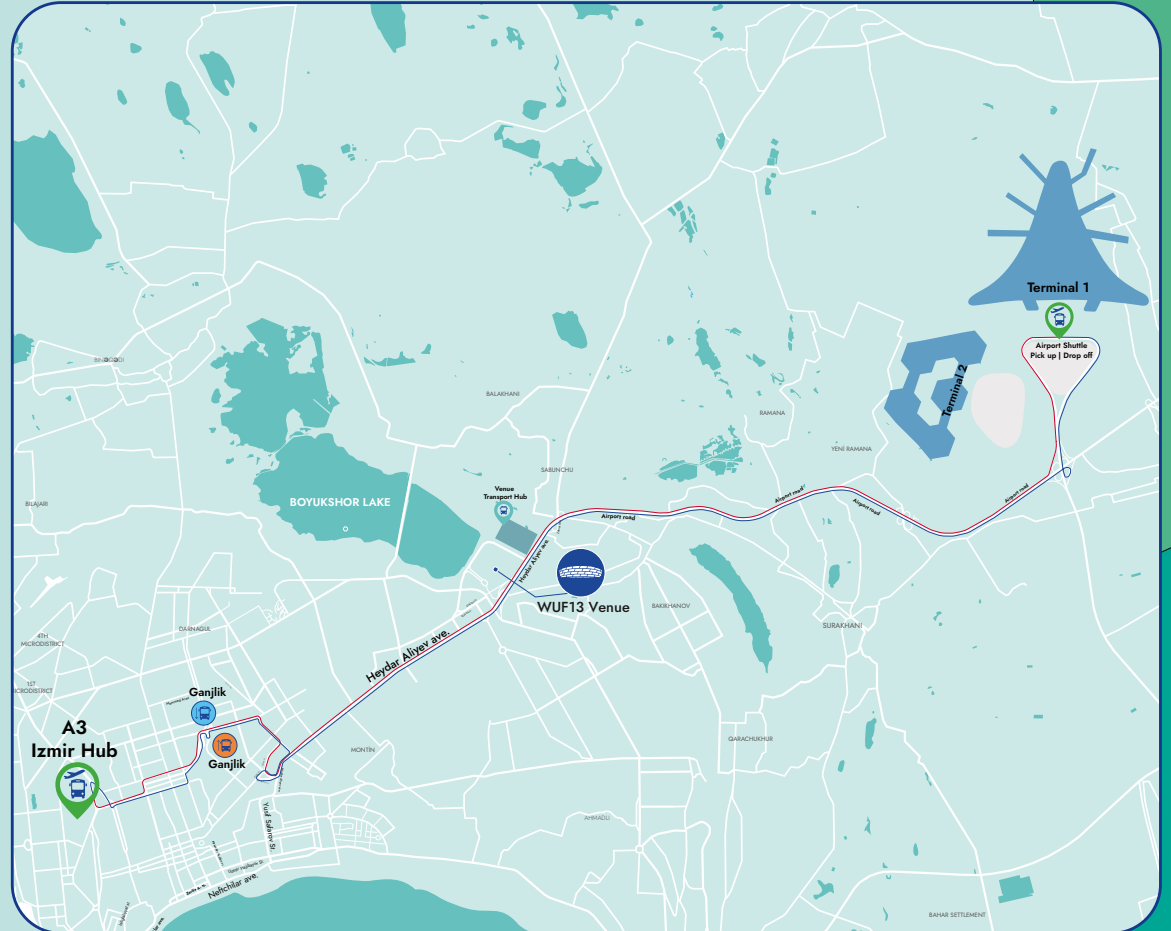

AIRPORT SHUTTLE SCHEDULE

A2 ROUTE AIRPORT ⇌ NARIMANOV

25 MAY, 2026

AIRPORT DEPARTURES		NARIMANOV DEPARTURES		WUF13 VENUE DEPARTURES	
00:00	09:00	01:08	10:08	01:40	10:40
01:00	10:00	02:08	11:08	02:40	11:40
02:00	11:00	03:08	12:08	03:40	12:40
03:00	12:00	04:08	13:08	04:40	13:40
04:00	13:00	05:08	14:08	05:40	14:40
05:00	14:00	06:08	15:08	06:40	15:40
06:00	15:00	07:08	16:08	08:40	16:40
07:00	16:00	08:08	17:08	09:40	17:40
08:00	17:00	09:08	18:08	09:40	18:40

A3 AIRPORT ⇔ IZMIR

Operating: 24/7

-  Airport
-  Ganjlik
-  Izmir

AIRPORT SHUTTLE SCHEDULE

A3 ROUTE AIRPORT ⇌ IZMIR

12 MAY, 2026

AIRPORT DEPARTURES		IZMIR DEPARTURES		GANJLIK DEPARTURES	
06:00	15:00	07:06	16:06	07:23	16:23
07:00	16:00	08:06	17:06	08:23	17:23
08:00	17:00	09:06	18:06	09:23	18:23
09:00	18:00	10:06	19:06	10:23	19:23
10:00	19:00	11:06	20:06	11:23	20:23
11:00	20:00	12:06	21:06	12:23	21:23
12:00	21:00	13:06	22:06	13:23	22:23
13:00	22:00	14:06	23:06	14:23	23:23
14:00	23:00	15:06	00:06	15:23	00:23