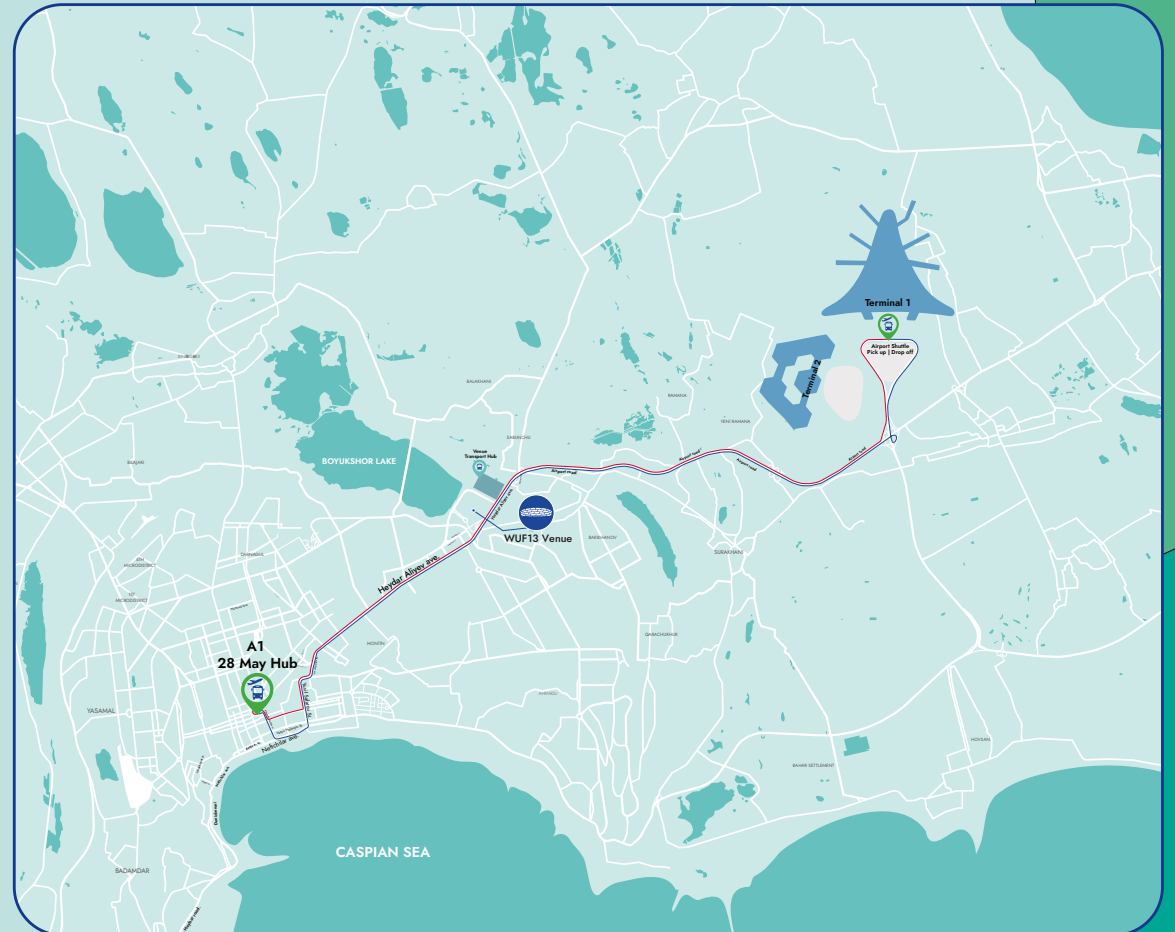

WUF13 AIRPORT SHUTTLE NETWORK & TIMETABLE

A1 AIRPORT ⇔ 28 MAY

Operating: 24/7

AIRPORT SHUTTLE SCHEDULE

A1 ROUTE AIRPORT ⇌ 28 MAY

12 MAY, 2026

AIRPORT DEPARTURES		28 MAY DEPARTURES	
06:00	15:00	06:50	15:50
07:00	16:00	07:50	16:50
08:00	17:00	08:50	17:50
09:00	18:00	09:50	18:50
10:00	19:00	10:50	19:50
11:00	20:00	11:50	20:50
12:00	21:00	12:50	21:50
13:00	22:00	13:50	22:50
14:00	23:00	14:50	23:50

AIRPORT SHUTTLE SCHEDULE

A1 ROUTE AIRPORT ⇌ 28 MAY

13, 14 MAY, 2026

AIRPORT DEPARTURES		28 MAY DEPARTURES	
00:00	12:00	00:50	12:50
01:00	13:00	01:50	13:50
02:00	14:00	02:50	14:50
03:00	15:00	03:50	15:50
04:00	16:00	04:50	16:50
05:00	17:00	05:50	17:50
06:00	18:00	06:50	18:50
07:00	19:00	07:50	19:50
08:00	20:00	08:50	20:50
09:00	21:00	09:50	21:50
10:00	22:00	10:50	22:50
11:00	23:00	11:50	23:50