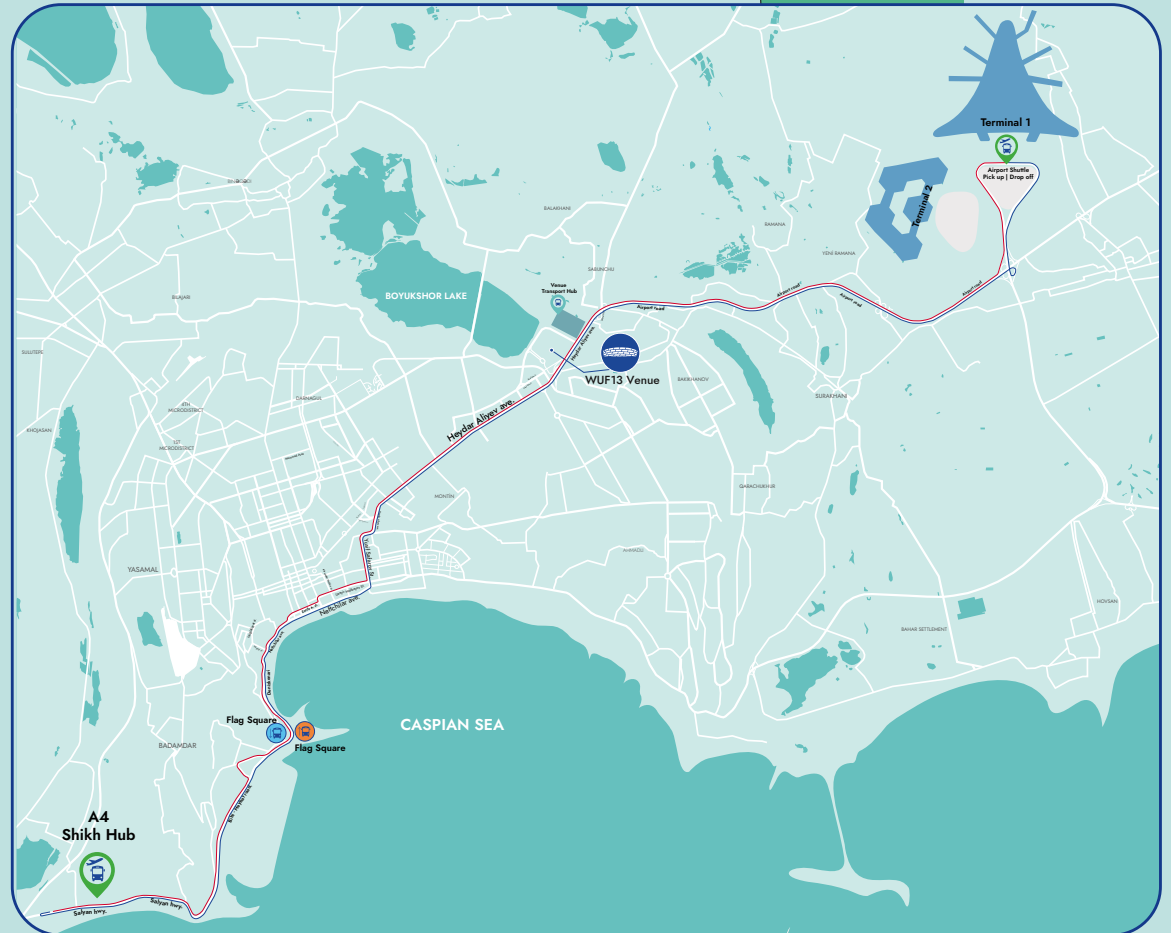

A4 AIRPORT ⇄ SHIKH

Operating: 24/7

Airport

Flag Square

Shikh

AIRPORT SHUTTLE SCHEDULE

A4 ROUTE AIRPORT ⇄ SHIKH

12 MAY, 2026

AIRPORT DEPARTURES		SHIKH DEPARTURES		FLAG SQUARE DEPARTURES	
06:00	15:00	07:19	16:19	07:41	16:41
07:00	16:00	08:19	17:19	08:41	17:41
08:00	17:00	09:19	18:19	09:41	18:41
09:00	18:00	10:19	19:19	10:41	19:41
10:00	19:00	11:19	20:19	11:41	20:41
11:00	20:00	12:19	21:19	12:41	21:41
12:00	21:00	13:19	22:19	13:41	22:41
13:00	22:00	14:19	23:19	14:41	23:41
14:00	23:00	15:19	00:19	15:41	00:41

AIRPORT SHUTTLE SCHEDULE

A4 ROUTE AIRPORT ⇄ SHIKH

13, 14 MAY, 2026

AIRPORT DEPARTURES		SHIKH DEPARTURES		FLAG SQUARE DEPARTURES	
00:00	12:00	01:19	13:19	01:41	13:41
01:00	13:00	02:19	14:19	02:41	14:41
02:00	14:00	03:19	15:19	03:41	15:41
03:00	15:00	04:19	16:19	04:41	16:41
04:00	16:00	05:19	17:19	05:41	17:41
05:00	17:00	06:19	18:19	06:41	18:41
06:00	18:00	07:19	19:19	07:41	19:41
07:00	19:00	08:19	20:19	08:41	20:41
08:00	20:00	09:19	21:19	09:41	21:41
09:00	21:00	10:19	22:19	10:41	22:41
10:00	22:00	11:19	23:19	11:41	23:41
11:00	23:00	12:19	00:19	12:41	00:41

AIRPORT SHUTTLE SCHEDULE

A4 ROUTE AIRPORT ⇄ SHIKH

15 MAY, 2026

AIRPORT DEPARTURES		SHIKH DEPARTURES		FLAG SQUARE DEPARTURES	
00:00	13:30	01:19	14:49	01:41	15:11
01:00	14:00	02:19	15:19	02:41	15:41
02:00	14:30	03:19	15:49	03:41	16:11
03:00	15:00	04:19	16:19	04:41	16:41
04:00	15:30	05:19	16:49	05:41	17:11
05:00	16:00	06:19	17:19	06:41	17:41
06:00	16:30	07:19	17:49	07:41	18:11
06:30	17:00	07:49	18:19	08:11	18:41
07:00	17:30	08:19	18:49	08:41	19:11
07:30	18:00	08:49	19:19	09:11	19:41
08:00	18:30	09:19	19:49	09:41	20:11
08:30	19:00	09:49	20:19	10:11	20:41
09:00	19:30	10:19	20:49	10:41	21:11
09:30	20:00	10:49	21:19	11:11	21:41
10:00	20:30	11:19	21:49	11:41	22:11
10:30	21:00	11:49	22:19	12:11	22:41
11:00	21:30	12:19	22:49	12:41	23:11
11:30	22:00	12:49	23:19	13:11	23:41
12:00	22:30	13:19	23:49	13:41	00:11
12:30	23:00	13:49	00:19	14:11	00:41
13:00	23:30	14:19	00:49	14:41	01:11