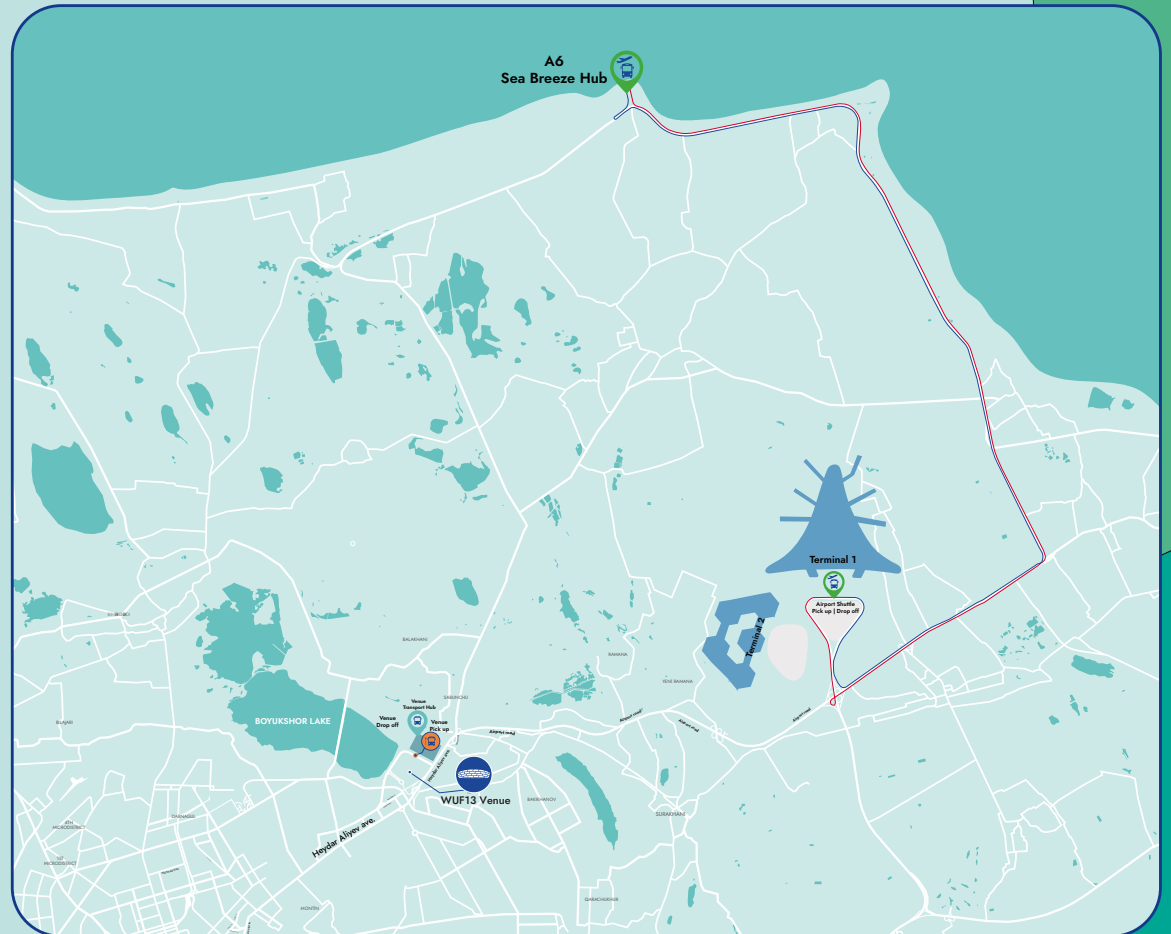

AIRPORT SHUTTLE SCHEDULE

A5 ROUTE AIRPORT ⇌ OLD CITY

20 – 24 MAY, 2026

AIRPORT DEPARTURES		OLD CITY DEPARTURES	
00:00	12:00	00:46	12:46
01:00	13:00	01:46	13:46
02:00	14:00	02:46	14:46
03:00	15:00	03:46	15:46
04:00	16:00	04:46	16:46
05:00	17:00	05:46	17:46
06:00	18:00	06:46	18:46
07:00	19:00	07:46	19:46
08:00	20:00	08:46	20:46
09:00	21:00	09:46	21:46
10:00	22:00	10:46	22:46
11:00	23:00	11:46	23:46

AIRPORT SHUTTLE SCHEDULE

A5 ROUTE AIRPORT ⇌ OLD CITY

25 MAY, 2026

AIRPORT DEPARTURES		OLD CITY DEPARTURES	
00:00	09:00	00:46	09:46
01:00	10:00	01:46	10:46
02:00	11:00	02:46	11:46
03:00	12:00	03:46	12:46
04:00	13:00	04:46	13:46
05:00	14:00	05:46	14:46
06:00	15:00	06:46	15:46
07:00	16:00	07:46	16:46
08:00	17:00	08:46	17:46

A6 AIRPORT ⇔ SEA BREEZE

Operating: 24/7

Airport

Sea Breeze

AIRPORT SHUTTLE SCHEDULE

A6 ROUTE AIRPORT ⇌ SEA BREEZE

12 MAY, 2026

AIRPORT DEPARTURES		SEA BREEZE DEPARTURES	
06:00	15:00	06:44	15:44
07:00	16:00	07:44	16:44
08:00	17:00	08:44	17:44
09:00	18:00	09:44	18:44
10:00	19:00	10:44	19:44
11:00	20:00	11:44	20:44
12:00	21:00	12:44	21:44
13:00	22:00	13:44	22:44
14:00	23:00	14:44	23:44

AIRPORT SHUTTLE SCHEDULE

A6 ROUTE AIRPORT ⇌ SEA BREEZE

13, 14 MAY, 2026

AIRPORT DEPARTURES		SEA BREEZE DEPARTURES	
00:00	12:00	00:44	12:44
01:00	13:00	01:44	13:44
02:00	14:00	02:44	14:44
03:00	15:00	03:44	15:44
04:00	16:00	04:44	16:44
05:00	17:00	05:44	17:44
06:00	18:00	06:44	18:44
07:00	19:00	07:44	19:44
08:00	20:00	08:44	20:44
09:00	21:00	09:44	21:44
10:00	22:00	10:44	22:44
11:00	23:00	11:44	23:44